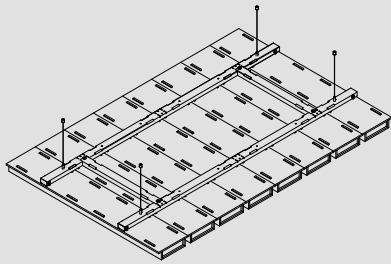

RE:FELT

PRODUCT SHEET

ACOUSTIC DOUBLE BAFFLES FLAT

AKOESTIEKLABEL

SPECIFICATIONS

- All-in-one acoustic ceiling system
- Improved sound-absorbing effect
- Made from recycled plastic bottles
- 8 baffles per module
- Smart installation system
- Adjustable in height

Baffles	PET Felt
EasyGrid	Steel (Black)
Size	1200 x 1800 x 100 mm
Total weight	14 kg
Reaction to fire classification	B-s1, d0

ACOUSTIC DOUBLE BAFFLES FLAT

Flat is designed for spaces with low ceiling. To achieve maximum acoustic effect, the baffles are contiguous, allowing to capture the sounds directly at the source. Apply the baffles above the conference tables or loud equipment to prevent the noises from travelling freely through the space.