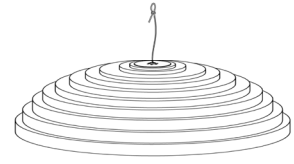

CONVEX SERIES | OVERVIEW

DESIGN	Tjimmkje de Boer
MATERIAL	Melamine foam 3D printed nylon
LEAD TIME (weeks)	2-6
SALES QTY.	1
LIGHTING TYPE	LED
LAMP SOCKET	E 27
COLOUR (kelvin)	2200-2700
LIGHT OUTPUT (lumen)	806
BURNING HOURS	25.000
DIMMABLE	Yes
CABLE	2-core
CABLE LENGTH (m)	2
STANDARD CABLE COLOUR	Grey

The Convex series consists of two models in two different sizes.

Due to their familiar shape, these luminaires require little introduction. The symmetrical character and subtle interplay of lines create a serene light silhouette. The combination of volume, shape and mass make the luminaires to provide a sheltered feeling.

DOME 90

OVAL 180

DOME 120

OVAL 240