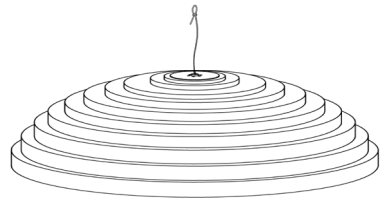

RECOMMENDED CONSUMER PRICE

	TOP LAYER	
	melamine foam	flock
	basic white	ADS colour selection
DOME 120	1.482,25	1.808,95

CONVEX SERIES | OVERVIEW

DESIGN	Tjimmkje de Boer
MATERIAL	Melamine foam 3D printed nylon
LEAD TIME (weeks)	2-6
SALES QTY.	1
LIGHTING TYPE	LED
LAMP SOCKET	E 27
COLOUR (kelvin)	2200-2700
LIGHT OUTPUT (lumen)	806
BURNING HOURS	25.000
DIMMABLE	Yes
CABLE	2-core
CABLE LENGTH (m)	2
STANDARD CABLE COLOUR	Grey

The Convex series consists of two models in two different sizes.

Due to their familiar shape, these luminaires require little introduction. The symmetrical character and subtle interplay of lines create a serene light silhouette. The combination of volume, shape and mass make the luminaires to provide a sheltered feeling.

DOME 90

OVAL 180

DOME 120

OVAL 240

foamo

Recommended retail pricelist 2020, The Netherlands

Pricing in euro including VAT

This list may be subject to printing errors and changes
No rights can be derived from this document