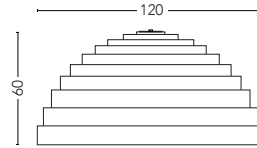

AKOESTIEKLABEL

CONVEX SERIES

DOME 120

LIGHTING POINTS	1
DIMENSIONS	L120 x W120 x H60 cm
$\alpha =$	1,2
NRC =	1,0
ACOUSTIC SURFACE	3 sq. m
PACKAGING	1 pcs. / box
PACKAGE DIMENSIONS	-
PACKAGE WEIGHT	5-10 kg
PRODUCTION	By demand

RECOMMENDED CONSUMER PRICE

	TOP LAYER	
	melamine foam	flock
	basic white	ADS colour selection
DOME 120	1.482,25	1.808,95

CONVEX SERIES | OVERVIEW

DESIGN	Tjimmkje de Boer
MATERIAL	Melamine foam 3D printed nylon
LEAD TIME (weeks)	2-6
SALES QTY.	1
LIGHTING TYPE	LED
LAMP SOCKET	E 27
COLOUR (kelvin)	2200-2700
LIGHT OUTPUT (lumen)	806
BURNING HOURS	25.000
DIMMABLE	Yes
CABLE	2-core
CABLE LENGTH (m)	2
STANDARD CABLE COLOUR	Grey