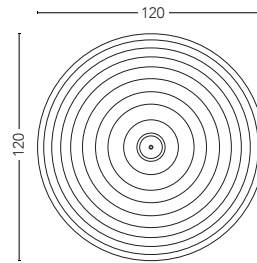

AKOESTIEKLABEL

CONVEX SERIES

DOME 120

LIGHTING POINTS	1
DIMENSIONS	L120 x W120 x H60 cm
$\alpha =$	1,2
NRC =	1,0
ACOUSTIC SURFACE	3 sq. m
PACKAGING	1 pcs. / box
PACKAGE DIMENSIONS	-
PACKAGE WEIGHT	5-10 kg
PRODUCTION	By demand

RECOMMENDED CONSUMER PRICE

	TOP LAYER	
	melamine foam	flock
	basic white	ADS colour selection
DOME 120	1.482,25	1.808,95

CONVEX SERIES | OVERVIEW

DESIGN	Tjimmkje de Boer
MATERIAL	Melamine foam 3D printed nylon
LEAD TIME (weeks)	2-6
SALES QTY.	1
LIGHTING TYPE	LED
LAMP SOCKET	E 27
COLOUR (kelvin)	2200-2700
LIGHT OUTPUT (lumen)	806
BURNING HOURS	25.000
DIMMABLE	Yes
CABLE	2-core
CABLE LENGTH (m)	2
STANDARD CABLE COLOUR	Grey