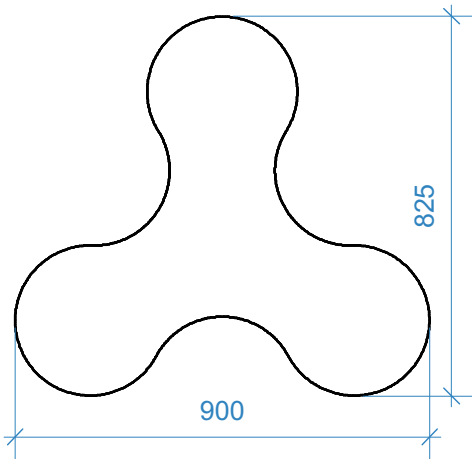

TECHNICAL DATA SHEET

MODEL

SPINNER

TYPE AND FINISH

Size	Type	Finish
900x825x50 mm	Acoustic wall model	Flock

Base material	Sound absorption foam
Flock colour	See colour chart
Light source	-
Colour temperature	-
Options	-