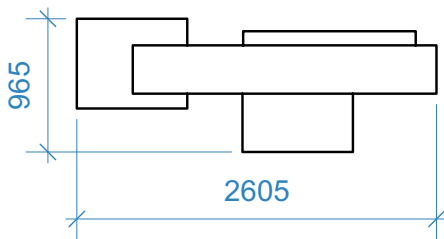

### TYPE AND FINISH

Size	Type	Finish
2605x965x120 mm	Acoustic wall light	Flock

<b>Base material</b>	Sound absorption foam
<b>Flock colour</b>	See colour chart
<b>Light source</b>	Talex module stark LLE 280 400mA, 6200 lumen, 36 Watt
<b>Colour temperature</b>	3000 or 4000 K
<b>Options</b>	Standard DALI and switch dimmable with integrated corridor function