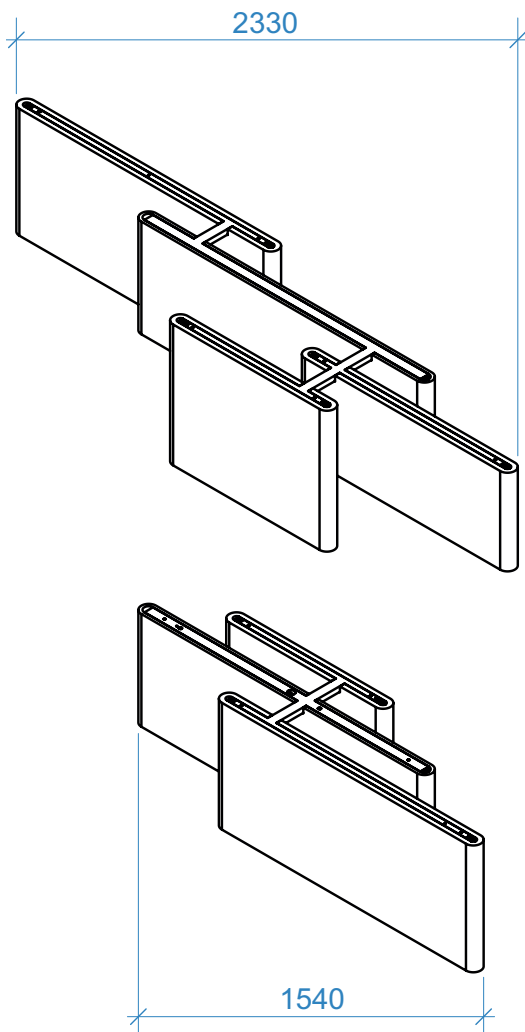

### TYPE AND FINISH

Size	Type	Finish
1540x360x500 mm or 2330x510x500 mm	Acoustic downlight	Flock

<b>Base material</b>	Sound absorption foam
<b>Flock colour</b>	See colour chart
<b>Light source</b>	Talex module stark LLE 280 400 mA, 6200 lumen, 36 Watt
<b>Colour temperature</b>	3000 or 4000 K
<b>Options</b>	Standard DALI and switch dimmable with integrated corridor function