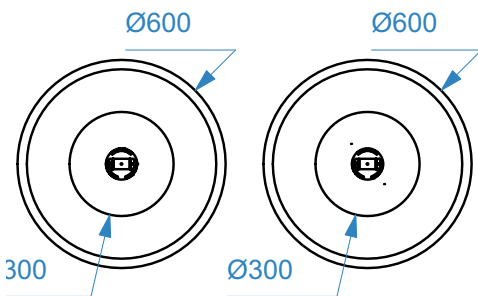

## TECHNICAL DATA SHEET

MODEL

### TYPE AND FINISH

Size	Type	Finish
600x600x600 mm	Acoustic downlight	Flock

<b>Base material</b>	Sound absorption foam
<b>Flock colour</b>	See colour chart
<b>Light source</b>	LED Cone 760 lumen, 7 Watt incl. driver 2700K
<b>Colour temperature</b>	3000 K
<b>Options</b>	Standard phase-cut dimmable