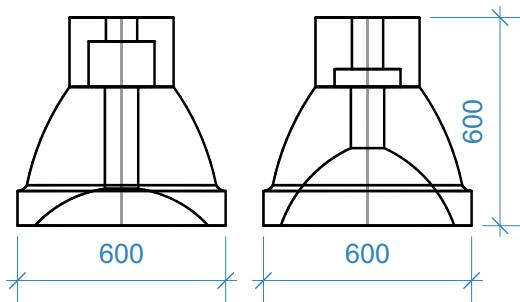

## TECHNICAL DATA SHEET

MODEL

### TYPE AND FINISH

Size	Type	Finish
600x600x600 mm	Acoustic downlight	Flock

<b>Base material</b>	Sound absorption foam
<b>Flock colour</b>	See colour chart
<b>Light source</b>	LED Cone 760 lumen, 7 Watt incl. driver 2700K
<b>Colour temperature</b>	3000 K
<b>Options</b>	Standard phase-cut dimmable