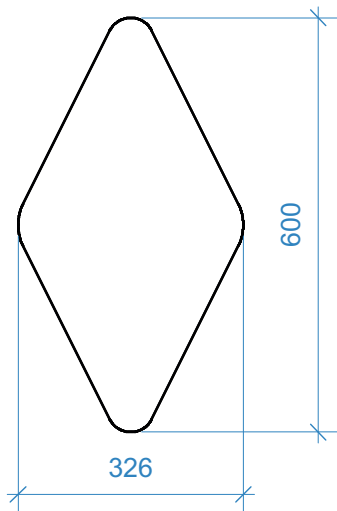

TECHNICAL DATA SHEET

MODEL

FRANKLIN

TYPE AND FINISH

Size	Type	Finish
600x326x50 mm	Acoustic wall model	Flock

Base material	Sound absorption foam
Flock colour	See colour chart
Light source	-
Colour temperature	-
Options	-