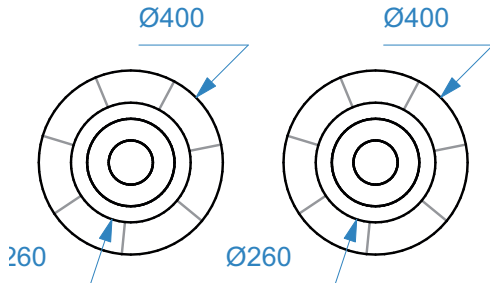

TECHNICAL DATA SHEET

MODEL

CUP

TYPE AND FINISH

Size	Type	Finish
400x400x500 mm or 400x400x300 mm	Acoustic downlight	Flock

Base material	Sound absorption foam
Flock colour	See colour chart
Light source	LED Cone 760 lumen, 7 Watt incl. driver 2700K
Colour temperature	3000 K
Options	Standard phase-cut dimmable