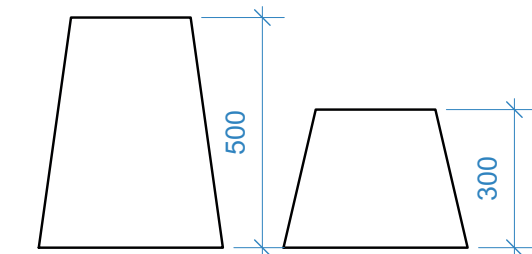

TECHNICAL DATA SHEET

MODEL

CUP

TYPE AND FINISH

Size	Type	Finish
400x400x500 mm or 400x400x300 mm	Acoustic downlight	Flock

Base material	Sound absorption foam
Flock colour	See colour chart
Light source	LED Cone 760 lumen, 7 Watt incl. driver 2700K
Colour temperature	3000 K
Options	Standard phase-cut dimmable