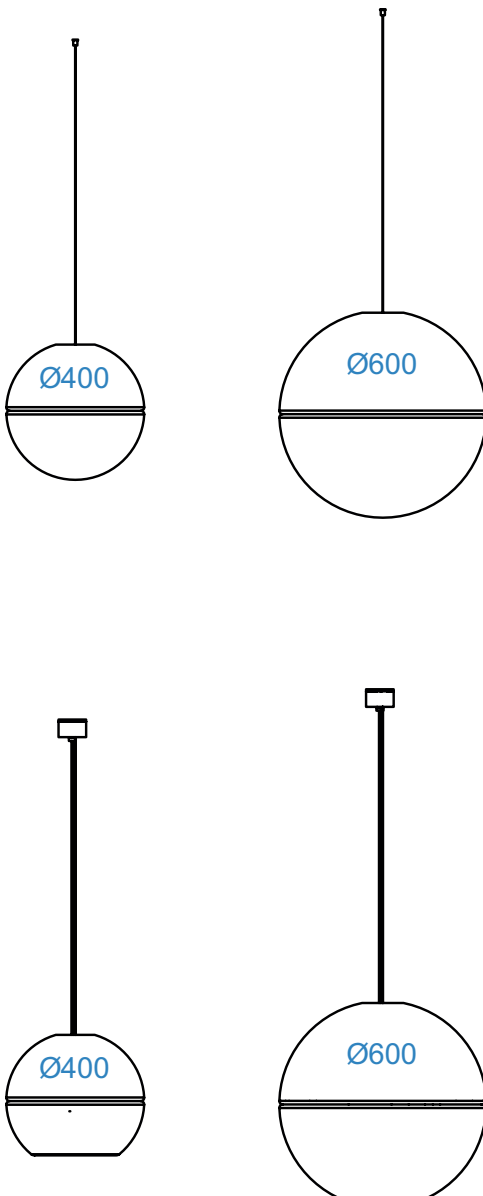

TECHNICAL DATA SHEET

MODEL

CHERRY

TYPE AND FINISH

Size	Type	Finish
Diameter 400 mm or Diameter 600mm	Acoustic unit or Acoustic downlight	Flock

Base material	Sound absorption foam
Flock colour	See colour chart
Light source	LED Cone 760 lumen, 7 Watt incl. driver 2700K
Colour temperature	3000 K
Options	Standard phase-cut dimmable