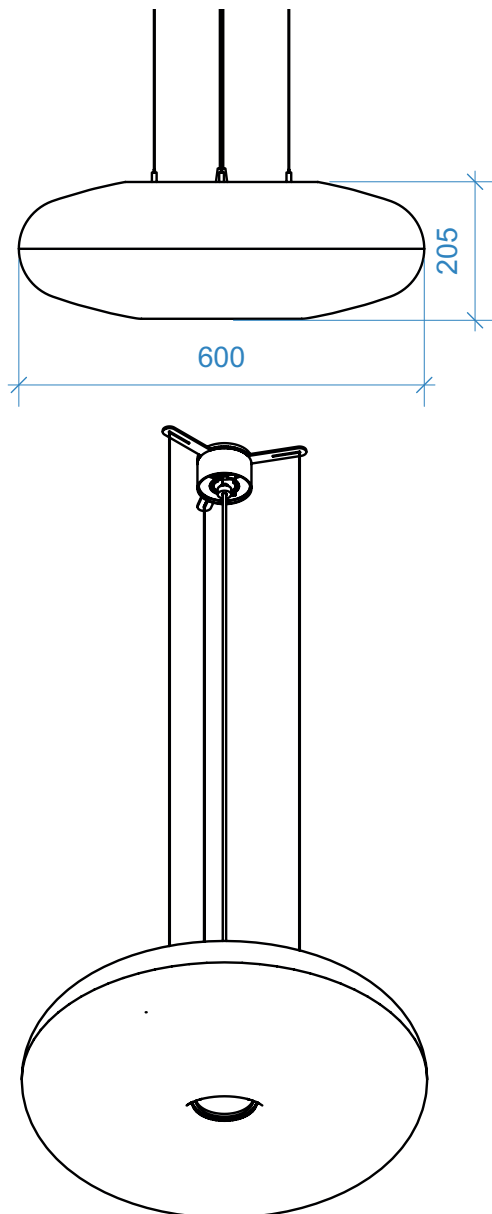

TECHNICAL DATA SHEET

MODEL

BEAN A+L

TYPE AND FINISH

Size	Type	Finish
600x600x205 mm	Acoustic downlight	Flock

Base material	Sound absorption foam
Flock colour	See colour chart
Light source	LED Cone 760 lumen, 7 Watt incl. driver 2700K
Colour temperature	3000 K
Options	Standard phase-cut dimmable

Sound absorption foam

NRC 0,9

Absorption area RT60 frequency 250-2000Hz

0,75 m2 sabin per unit

TECHNICAL DATA SHEET

MODEL

BEAN PE2800

TYPE AND FINISH

Size	Type	Finish
600x600x210 mm	Light unit	White

Base material	Polyethylene
Flock colour	Not applicable
Light source	Talex module stark CLE 160 500 mA, 2750 lumen 18,7 Watt
Colour temperature	3000 or 4000 K
Options	Standard DALI and switch dimmable with integrated corridor function