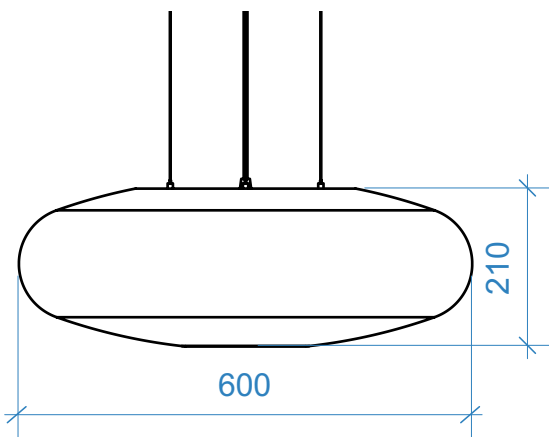

TECHNICAL DATA SHEET

MODEL

BEAN PE2800

TYPE AND FINISH

Size	Type	Finish
600x600x210 mm	Light unit	White

Base material	Polyethylene
Flock colour	Not applicable
Light source	Talex module stark CLE 160 500 mA, 2750 lumen 18,7 Watt
Colour temperature	3000 or 4000 K
Options	Standard DALI and switch dimmable with integrated corridor function

Sound absorption foam

Not applicable

Absorption area RT60 frequency 250-2000Hz

Not applicable