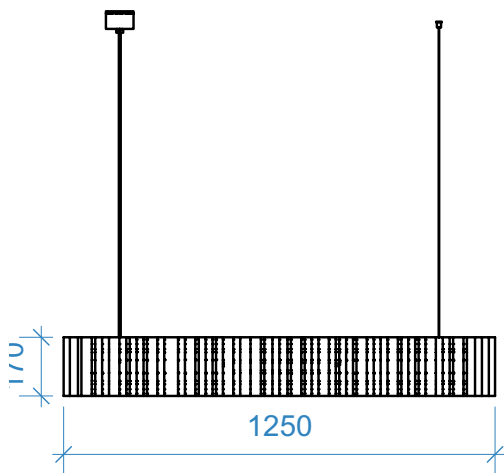

TECHNICAL DATA SHEET

MODEL

WAVE 1-down

TYPE AND FINISH

Size	Type	Finish
1250x162x170 mm	Acoustic downlight	Flock

Base material	Sound absorption foam
Flock colour	See colour chart
Light source	Talex module stark LLE 280 400 mA, 6200 lumen, 36 Watt
Colour temperature	3000 or 4000 K
Options	Standard DALI and switch dimmable with integrated corridor function

Sound absorption foam

NRC 0,9

Absorption area RT60 frequency 250-2000Hz

0,95 m2 sabin per unit

TECHNICAL DATA SHEET

MODEL

WAVE 1-up/down

TYPE AND FINISH

Size	Type	Finish
1250x162x170 mm	Acoustic up/downlight	Flock

Base material	Sound absorption foam
Flock colour	See colour chart
Light source	Talex module stark LLE 280, 400 mA 6200 lumen down / 2400 lumen up 36 Watt down / 15,6 Watt up
Colour temperature	3000 or 4000 K
Options	Standard DALI and switch dimmable with integrated corridor function

Size	Type	Finish
1250x200x170 mm	Acoustic downlight	Flock

Base material	Sound absorption foam
Flock colour	See colour chart
Light source	Talex module stark LLE 280 400 mA, 6200 lumen, 36 Watt
Colour temperature	3000 or 4000 K
Options	Standard DALI and switch dimmable with integrated corridor function