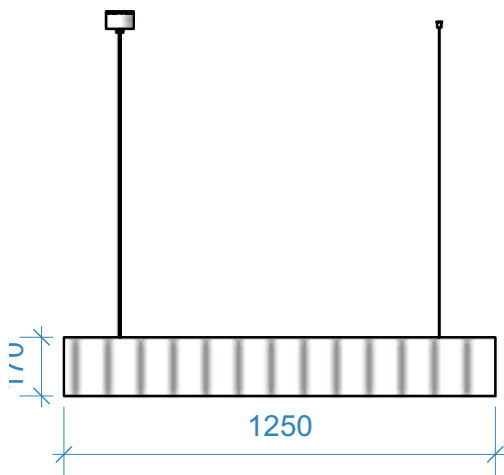

TECHNICAL DATA SHEET

MODEL

WAVE 1-down

TYPE AND FINISH

Size	Type	Finish
1250x162x170 mm	Acoustic downlight	Flock

Base material	Sound absorption foam
Flock colour	See colour chart
Light source	Talex module stark LLE 280 400 mA, 6200 lumen, 36 Watt
Colour temperature	3000 or 4000 K
Options	Standard DALI and switch dimmable with integrated corridor function

Size	Type	Finish
1250x200x170 mm	Acoustic downlight	Flock

Base material	Sound absorption foam
Flock colour	See colour chart
Light source	Talex module stark LLE 280 400 mA, 6200 lumen, 36 Watt
Colour temperature	3000 or 4000 K
Options	Standard DALI and switch dimmable with integrated corridor function

Size	Type	Finish
1250x200x170 mm	Acoustic up/downlight	Flock

Base material	Sound absorption foam
Flock colour	See colour chart
Light source	Talex module stark LLE 280, 400 mA 6200 lumen down / 2400 lumen up 36 Watt down / 15,6 Watt up
Colour temperature	3000 or 4000 K
Options	Standard DALI and switch dimmable with integrated corridor function