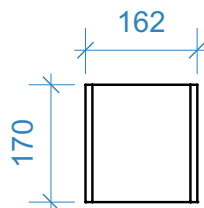

TECHNICAL DATA SHEET

MODEL

WAVE 1-down

TYPE AND FINISH

Size	Type	Finish
1250x162x170 mm	Acoustic downlight	Flock

Base material	Sound absorption foam
Flock colour	See colour chart
Light source	Talex module stark LLE 280 400 mA, 6200 lumen, 36 Watt
Colour temperature	3000 or 4000 K
Options	Standard DALI and switch dimmable with integrated corridor function

Size	Type	Finish
1250x162x170 mm	Acoustic up/downlight	Flock

Base material	Sound absorption foam
Flock colour	See colour chart
Light source	Talex module stark LLE 280, 400 mA 6200 lumen down / 2400 lumen up 36 Watt down / 15,6 Watt up
Colour temperature	3000 or 4000 K
Options	Standard DALI and switch dimmable with integrated corridor function