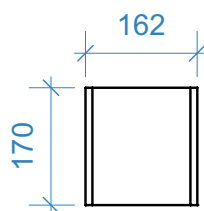

TECHNICAL DATA SHEET

MODEL

WAVE 1-down

TYPE AND FINISH

Size	Type	Finish
1250x162x170 mm	Acoustic downlight	Flock

Base material	Sound absorption foam
Flock colour	See colour chart
Light source	Talex module stark LLE 280 400 mA, 6200 lumen, 36 Watt
Colour temperature	3000 or 4000 K
Options	Standard DALI and switch dimmable with integrated corridor function