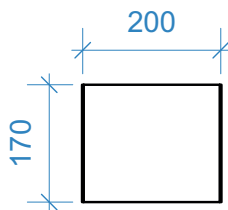

Sound absorption foam

NRC 0,9

Absorption area RT60 frequency 250-2000Hz

0,95 m2 sabin per unit