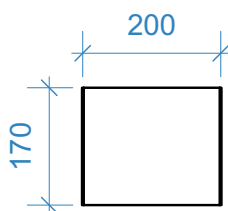

Sound absorption foam

NRC 0,9

Absorption area RT60 frequency 250-2000Hz

0,95 m2 sabin per unit