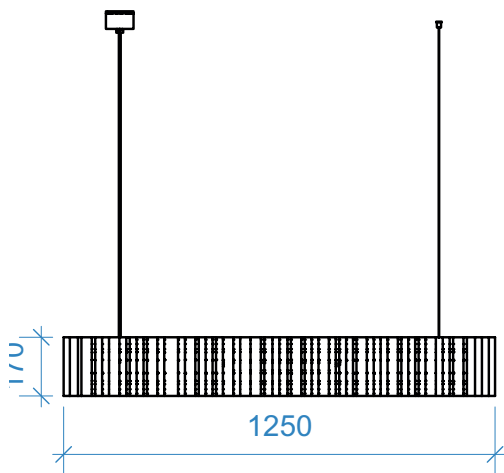

TECHNICAL DATA SHEET

MODEL

WAVE 1-down

TYPE AND FINISH

Size	Type	Finish
1250x162x170 mm	Acoustic downlight	Flock

Base material	Sound absorption foam
Flock colour	See colour chart
Light source	Talex module stark LLE 280 400 mA, 6200 lumen, 36 Watt
Colour temperature	3000 or 4000 K
Options	Standard DALI and switch dimmable with integrated corridor function

Sound absorption foam

NRC 0,9

Absorption area RT60 frequency 250-2000Hz

0,95 m2 sabin per unit

TECHNICAL DATA SHEET

MODEL

WAVE 1-up/down

TYPE AND FINISH

Size	Type	Finish
1250x162x170 mm	Acoustic up/downlight	Flock

Base material	Sound absorption foam
Flock colour	See colour chart
Light source	Talex module stark LLE 280, 400 mA 6200 lumen down / 2400 lumen up 36 Watt down / 15,6 Watt up
Colour temperature	3000 or 4000 K
Options	Standard DALI and switch dimmable with integrated corridor function

Size	Type	Finish
1250x200x170 mm	Acoustic downlight	Flock

Base material	Sound absorption foam
Flock colour	See colour chart
Light source	Talex module stark LLE 280 400 mA, 6200 lumen, 36 Watt
Colour temperature	3000 or 4000 K
Options	Standard DALI and switch dimmable with integrated corridor function