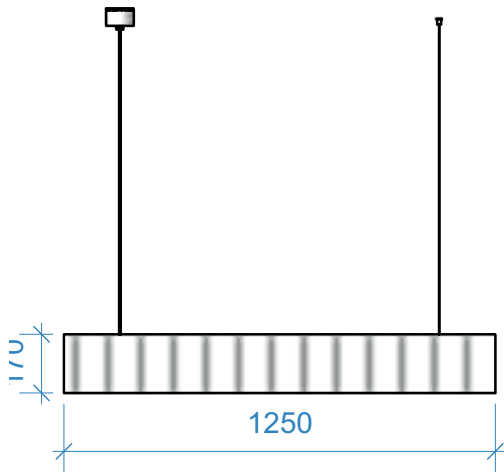

TECHNICAL DATA SHEET

MODEL

WAVE 1-down

TYPE AND FINISH

Size	Type	Finish
1250x162x170 mm	Acoustic downlight	Flock

Base material	Sound absorption foam
Flock colour	See colour chart
Light source	Talex module stark LLE 280 400 mA, 6200 lumen, 36 Watt
Colour temperature	3000 or 4000 K
Options	Standard DALI and switch dimmable with integrated corridor function

Size	Type	Finish
1250x162x170 mm	Acoustic up/downlight	Flock

Base material	Sound absorption foam
Flock colour	See colour chart
Light source	Talex module stark LLE 280, 400 mA 6200 lumen down / 2400 lumen up 36 Watt down / 15,6 Watt up
Colour temperature	3000 or 4000 K
Options	Standard DALI and switch dimmable with integrated corridor function

Size	Type	Finish
1250x200x170 mm	Acoustic downlight	Flock

Base material	Sound absorption foam
Flock colour	See colour chart
Light source	Talex module stark LLE 280 400 mA, 6200 lumen, 36 Watt
Colour temperature	3000 or 4000 K
Options	Standard DALI and switch dimmable with integrated corridor function