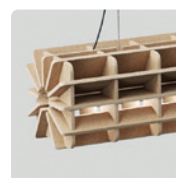

AKOESTIEKLABEL

PRODUCT OVERVIEW

- Made from recycled plastic bottles
- Delivered preassembled
- LED tube included
- Impact-resistant
- Flexible positioning

Material	PET Felt
Size	1600 x 212 x 212 mm
Cable length	3000 mm
Weight	5 kg
Reaction to fire classification	B-s1, d0
LED tube	Philips ProCore1500 mm
Voltage	220-240V
Power	20W
Light output	2200 Lm
Colour temperature	4000K
Average lifespan	30 000 h

RADIAL PENDANT LAMP

Inspired by 3D puzzles, Radial offers a universal lighting solution with many design possibilities. You can choose preferred colours, combine several lamps together and play with their positioning to create a custom lighting installation. Thanks to its bold geometric expression, Radial will become a true eye-catcher in any interior.

PET FELT

PET Felt is a sustainable and durable material made from recycled plastic bottles. Thanks to its open-cellular structure, PET Felt demonstrates great acoustic properties. PET Felt panels are soft to touch, impact-resistant and easy to process.

COLOURS

Slight colour deviations can occur since the PET Felt is made from recycled fibers.

DOWNLOADS

3D files, care & maintenance recommendations and installation guides are available at refelt.com

AVAILABLE IN 28 COLOUR BLENDS

Camel