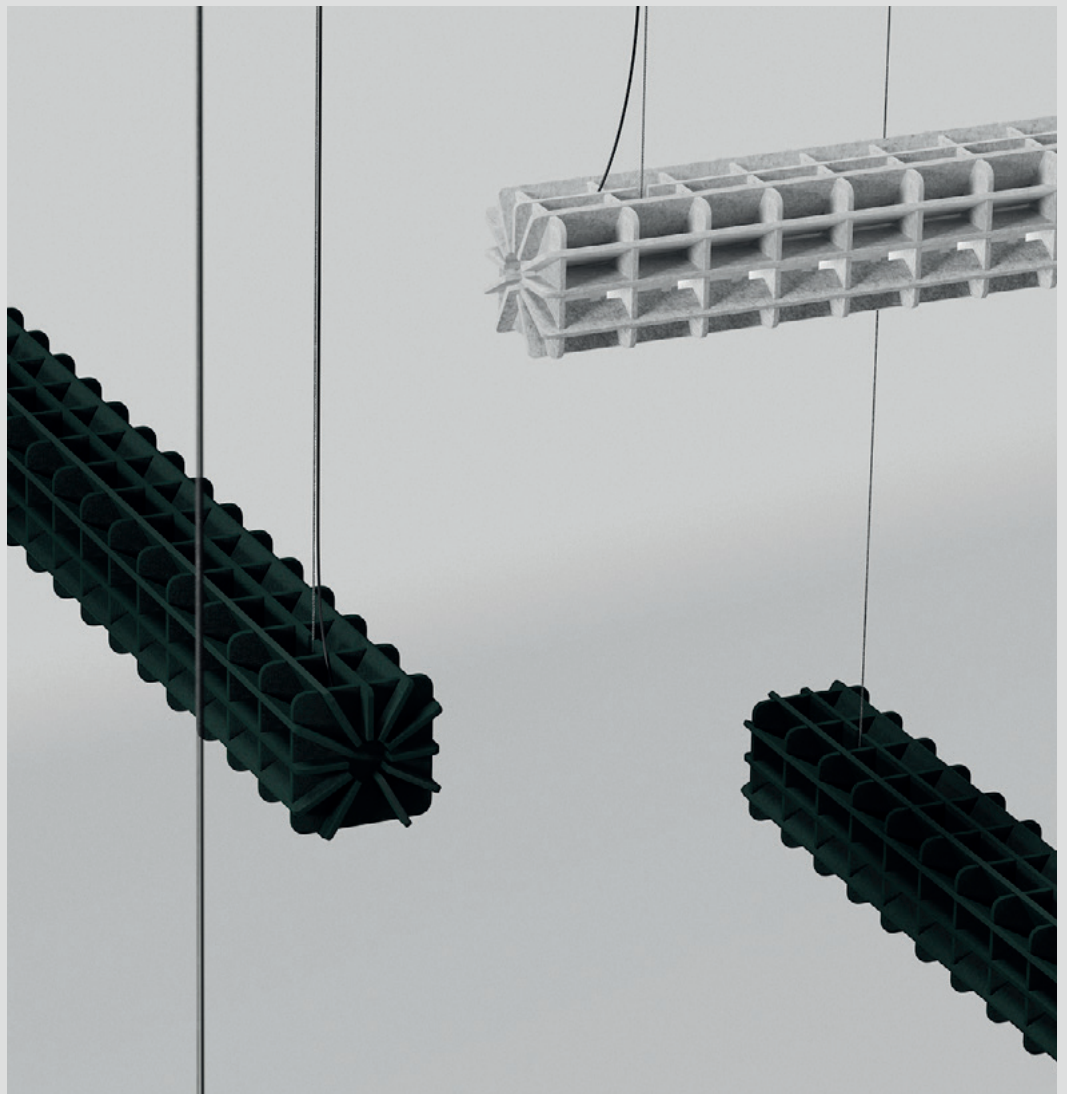

### PET FELT RADIAL PENDANT LAMP

## PRODUCT OVERVIEW

- Made from recycled plastic bottles
- Delivered preassembled
- LED tube included
- Impact-resistant
- Flexible positioning

|                                 |                        |
|---------------------------------|------------------------|
| Material                        | PET Felt               |
| Size                            | 1600 x 212 x 212 mm    |
| Cable length                    | 3000 mm                |
| Weight                          | 5 kg                   |
| Reaction to fire classification | B-s1, d0               |
| LED tube                        | Philips ProCore1500 mm |
| Voltage                         | 220-240V               |
| Power                           | 20W                    |
| Light output                    | 2200 Lm                |
| Colour temperature              | 4000K                  |
| Average lifespan                | 30 000 h               |

## RADIAL PENDANT LAMP

Inspired by 3D puzzles, Radial offers a universal lighting solution with many design possibilities. You can choose preferred colours, combine several lamps together and play with their positioning to create a custom lighting installation. Thanks to its bold geometric expression, Radial will become a true eye-catcher in any interior.

## PET FELT

PET Felt is a sustainable and durable material made from recycled plastic bottles. Thanks to its open-cellular structure, PET Felt demonstrates great acoustic properties. PET Felt panels are soft to touch, impact-resistant and easy to process.