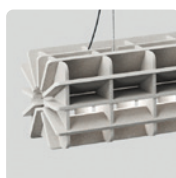

AKOESTIEKLABEL

PRODUCT OVERVIEW

- Made from recycled plastic bottles
- Delivered preassembled
- LED tube included
- Impact-resistant
- Flexible positioning

Material	PET Felt
Size	1600 x 212 x 212 mm
Cable length	3000 mm
Weight	5 kg
Reaction to fire classification	B-s1, d0
LED tube	Philips ProCore1500 mm
Voltage	220-240V
Power	20W
Light output	2200 Lm
Colour temperature	4000K
Average lifespan	30 000 h

RADIAL PENDANT LAMP

Inspired by 3D puzzles, Radial offers a universal lighting solution with many design possibilities. You can choose preferred colours, combine several lamps together and play with their positioning to create a custom lighting installation. Thanks to its bold geometric expression, Radial will become a true eye-catcher in any interior.

PET FELT

PET Felt is a sustainable and durable material made from recycled plastic bottles. Thanks to its open-cellular structure, PET Felt demonstrates great acoustic properties. PET Felt panels are soft to touch, impact-resistant and easy to process.

COLOURS

Slight colour deviations can occur since the PET Felt is made from recycled fibers.

DOWNLOADS

3D files, care & maintenance recommendations and installation guides are available at refelt.com

AVAILABLE IN 28 COLOUR BLENDS

Beige