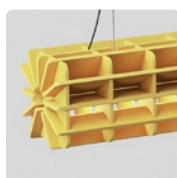

AKOESTIEKLABEL

PRODUCT OVERVIEW

- Made from recycled plastic bottles
- Delivered preassembled
- LED tube included
- Impact-resistant
- Flexible positioning

Material	PET Felt
Size	1600 x 212 x 212 mm
Cable length	3000 mm
Weight	5 kg
Reaction to fire classification	B-s1, d0
LED tube	Philips ProCore1500 mm
Voltage	220-240V
Power	20W
Light output	2200 Lm
Colour temperature	4000K
Average lifespan	30 000 h

RADIAL PENDANT LAMP

Inspired by 3D puzzles, Radial offers a universal lighting solution with many design possibilities. You can choose preferred colours, combine several lamps together and play with their positioning to create a custom lighting installation. Thanks to its bold geometric expression, Radial will become a true eye-catcher in any interior.

PET FELT

PET Felt is a sustainable and durable material made from recycled plastic bottles. Thanks to its open-cellular structure, PET Felt demonstrates great acoustic properties. PET Felt panels are soft to touch, impact-resistant and easy to process.

COLOURS

Slight colour deviations can occur since the PET Felt is made from recycled fibers.

DOWNLOADS

3D files, care & maintenance recommendations and installation guides are available at refelt.com

AVAILABLE IN 28 COLOUR BLENDS

Yellow