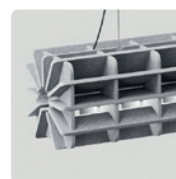

AKOESTIEKLABEL

PRODUCT OVERVIEW

- Made from recycled plastic bottles
- Delivered preassembled
- LED tube included
- Impact-resistant
- Flexible positioning

Material	PET Felt
Size	1600 x 212 x 212 mm
Cable length	3000 mm
Weight	5 kg
Reaction to fire classification	B-s1, d0
LED tube	Philips ProCore1500 mm
Voltage	220-240V
Power	20W
Light output	2200 Lm
Colour temperature	4000K
Average lifespan	30 000 h

RADIAL PENDANT LAMP

Inspired by 3D puzzles, Radial offers a universal lighting solution with many design possibilities. You can choose preferred colours, combine several lamps together and play with their positioning to create a custom lighting installation. Thanks to its bold geometric expression, Radial will become a true eye-catcher in any interior.

PET FELT

PET Felt is a sustainable and durable material made from recycled plastic bottles. Thanks to its open-cellular structure, PET Felt demonstrates great acoustic properties. PET Felt panels are soft to touch, impact-resistant and easy to process.

COLOURS

Slight colour deviations can occur since the PET Felt is made from recycled fibers.

DOWNLOADS

3D files, care & maintenance recommendations and installation guides are available at refelt.com

AVAILABLE IN 28 COLOUR BLENDS

Light Grey