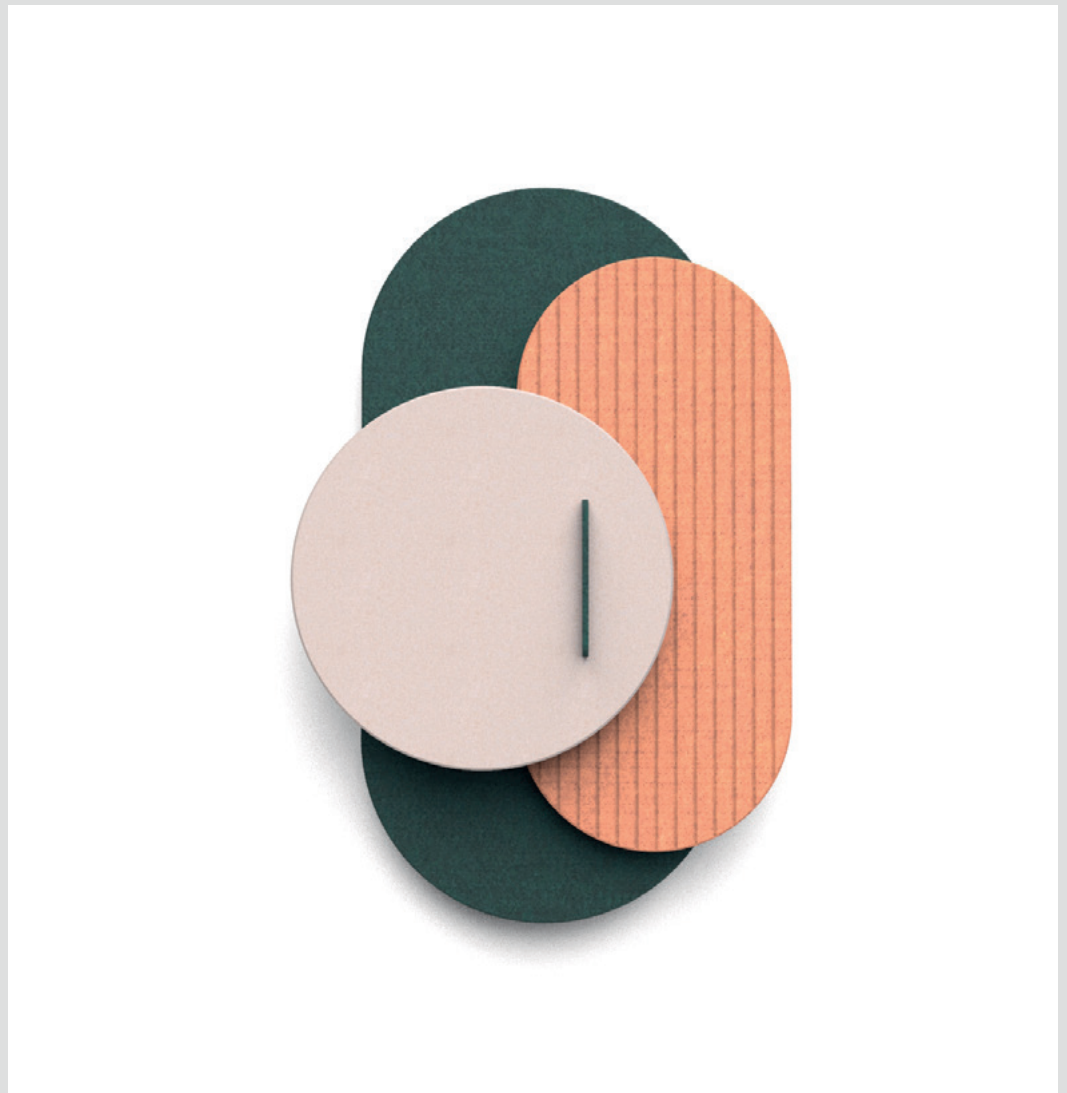

RE:FELT

PRODUCT SHEET

ABOUT A LINE 01
PET FELT ACOUSTIC
WALL COMPOSITION

AKOESTIEKLABEL

SPECIFICATIONS

- Made from recycled plastic bottles
- Sound-dampening effect
- Easy to fix on the wall
- Mounting cleat included
- Delivered preassembled

Material	PET Felt
Size	1200 x 746 x 195 mm
Weight	3.5 kg
Reaction to fire classification	B-s1, d0

ABOUT A LINE 01

About A Line 01 combines three contrasting rounded shapes into a widely applicable work of art. Besides that the composition aesthetically improves a room, it also benefits the acoustics. About A Line is easy to hang on the wall using the included French cleat.

PET FELT

PET Felt is a sustainable and durable material made from recycled plastic bottles. Thanks to its open-cellular structure, PET Felt demonstrates great acoustic properties. PET Felt panels are soft to touch, impact-resistant and easy to process.

COLOURS

Since PET Felt is a recycled material, slight colour deviations may occur between different batches. It is recommended to order the required quantity at once to make sure the panels come from the same batch. Keep in mind that the panels have a nap direction on both sides. To avoid alterations in appearance, we advise to check the nap direction and mount the panels on the same side.