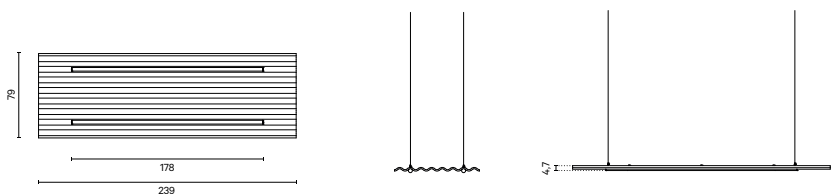

Care & Maintenance

For regular care, we recommend dusting or vacuuming PET Felt occasionally. Most stains can be easily cleaned with water. It is advised to dab the contaminated surface with a dry cloth while it is wet. Do not rub PET Felt to avoid excessive pilling and let the material dry naturally. If water is not sufficient, stubborn stains can be removed with professional cleaning products like the James cleaning set.

Downloads

3D files, technical drawings and Hi-Res images are available in the [Download Library](#) at devorm.nl

Additional information

You can find further maintenance recommendations, warranty terms and corporate information in the [Information bank](#) at devorm.nl