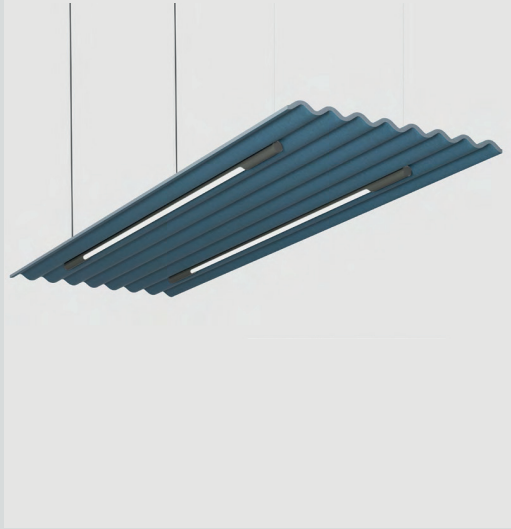

AKOESTIEKLABEL

Mute Flow Floating Light PET Felt Acoustic Panel

- made from recycled PET bottles
- sound-dampening effect
- includes two LED tubes
- cable length can be customised
- suitable for contract use

Colours

Panel

Tubes

- Standard** RAL 9011 (Black) / RAL 9010 (White) with 70% gloss degree
- Custom** Any RAL colour with 70% gloss degree
- Fine texture*** RAL 1012 (Yellow) / RAL 3005 (Pink)
RAL 5008 (Marine) / RAL 5020 (Turquoise) / RAL 6007 (Dark Green)
RAL 6020 (Green) / RAL 7015 (Dark Grey) / RAL 7033 (Olive)
RAL 7044 (Beige) / RAL 7045 (Light Grey) / RAL 8014 (Brown)
RAL 9011 (Graphite Black)

*Fine texture finishes are ton sur ton with PET Felt colours.

Specifications

Voltage	220-240V
Frequency	50-60 Hz
IP Rating	IP20
Socket	2 x G13

Mute Flow Floating Light is a two-in-one solution for acoustics and illumination. The panel is ceiling-suspended and equipped with two LED lamps. Made from sound-dampening PET Felt material, Mute Flow Floating Light minimises floor-to-ceiling slap echo in open-plan offices, public spaces and restaurants. Choose from eleven unique PET Felt blends and many custom colours for the tubes.