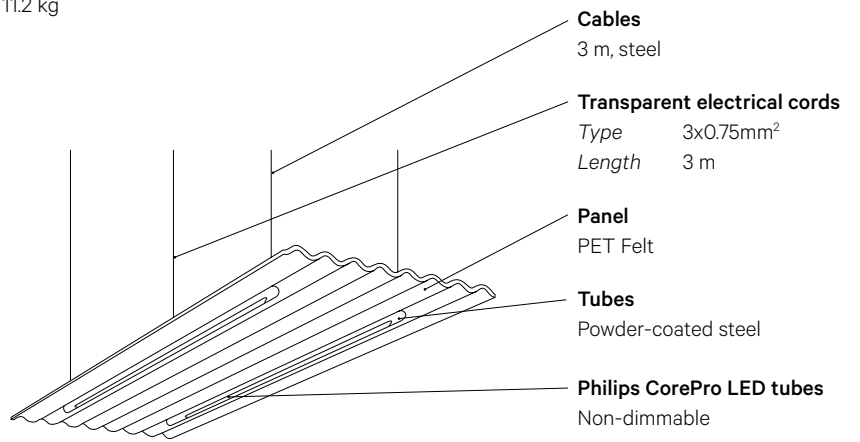

Product overview

Weight

11.2 kg

Length	1500 mm
Power	20 W
Light output	2200 lm
Temperature	4000 K
CRI	80