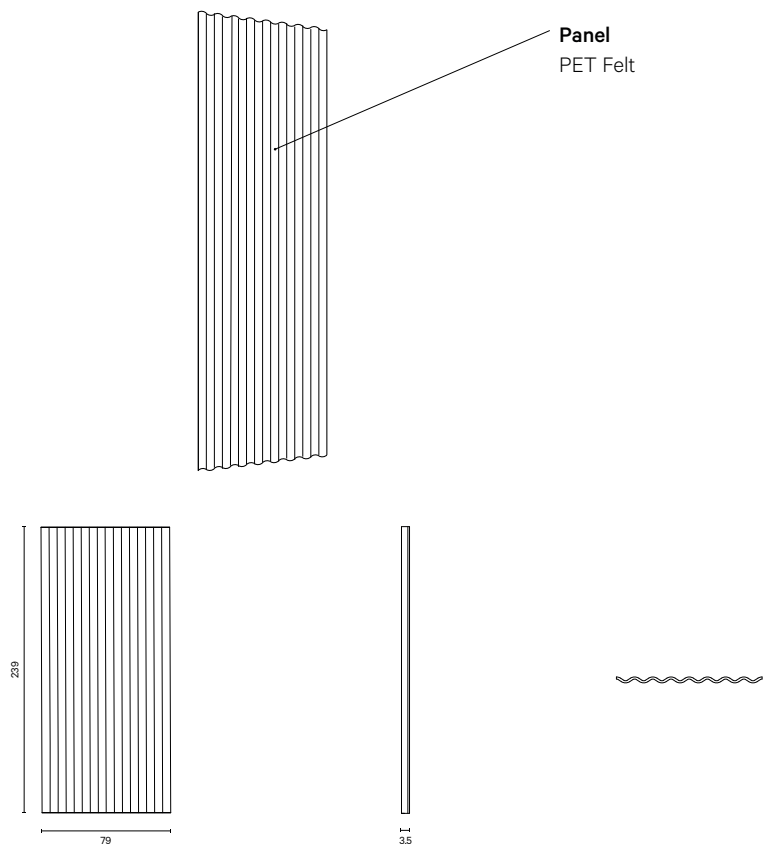

Product overview

Weight 6.8 kg
PET Felt thickness 10 mm

Certifications

- Determination of sound absorption report
- EN 13501-1:2018 Fire classification of construction products and building elements (tested on panels with fire retardant treatment)
- ASTM E 84 Surface Burning Characteristics (tested on panels with fire retardant treatment)

Care & Maintenance

For regular care, we recommend dusting or vacuuming PET Felt occasionally. Most stains can be easily cleaned with water. It is advised to dab the contaminated surface with a dry cloth while it is wet. Do not rub PET Felt to avoid excessive pilling and let the material dry naturally. If water is not sufficient, stubborn stains can be removed with professional cleaning products like the James cleaning set.

Downloads

3D files, technical drawings and Hi-Res images are available in the [Download Library](#) at devorm.nl