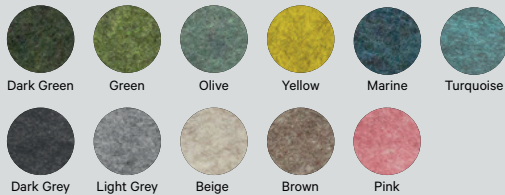

Colours

Panel

Note: The panels can be treated with a fire retardant product upon request. Contact sales@devorm.nl for more information.

Specifications

Reaction to fire classification

- ASTM E 84 test result **Class 1 or Class A**
- EN_13501-1:2018 test result **B-s2, d0**

Sound absorption

Mounting method	Directly on the wall	50 mm cavity	50 mm cavity + rockwool	100 mm cavity	100 mm cavity + rockwool
NRC	0.60	0.75	0.90	0.90	0.95
aw	0.45	0.70	1.00	0.95	0.95
Acoustic class	D	C	A	A	A

Mute Flow owes its name to the distinctive wavy pattern, adding a playful touch to any interior. Not only do the waves work aesthetically, but they also improve the acoustic performance of the panel. Mute Flow is made from PET Felt, a recycled material with soft appearance and pleasant felt texture. It is easy to process and mount on any surface. Create a great alternative to bare walls with 11 unique colour blends.

Designed by **De Vorm**