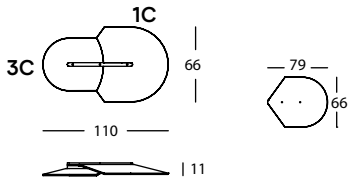

SOPORTE / SUPPORT

ROBLE / OAK / CHÊNE
TINTES / STAINS / TEINTES

BEETLE by Mut, 2017

315.F.130B
BEETLE CONFIG. 130B

315.F.130B
0,09 m² / 1 Pack. / 74 kg

315.3A.1C
BEETLE PANEL 1 CONCAVO
BEETLE PANEL 1 CONCAVE
BEETLE PANNEAU 1 CONCAVE