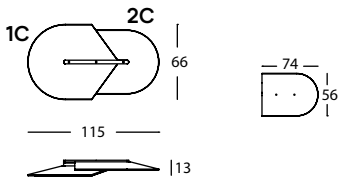

315.F.210A
BEETLE CONFIG. 210A

315.F.210A
0,09 m² / 1 Pack. / 79 kg

315.3A.2C
BEETLE PANEL 2 CONCAVO
BEETLE PANEL 2 CONCAVE
BEETLE PANNEAU 2 CONCAVE

315.3A.1C
BEETLE PANEL 1 CONCAVO
BEETLE PANEL 1 CONCAVE
BEETLE PANNEAU 1 CONCAVE

315.3H.A
BEETLE SOPORTE A
BEETLE SUPPORT A
BEETLE SUPPORT A