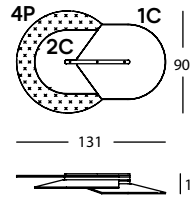

315.F.421F
BEETLE CONFIG. 421F

315.F.421F
0,14 m² / 1 Pack. / 11,4 kg

315.3A.4P
BEETLE PANEL 4 PLANO
BEETLE PANEL 4 FLAT
BEETLE PANNEAU 4 PLAT

315.3A.2C
BEETLE PANEL 2 CONCAVO
BEETLE PANEL 2 CONCAVE
BEETLE PANNEAU 2 CONCAVE

315.3A.1C
BEETLE PANEL 1 CONCAVO
BEETLE PANEL 1 CONCAVE
BEETLE PANNEAU 1 CONCAVE

315.3H.F
BEETLE SOPORTE F
BEETLE SUPPORT F
BEETLE SUPPORT F