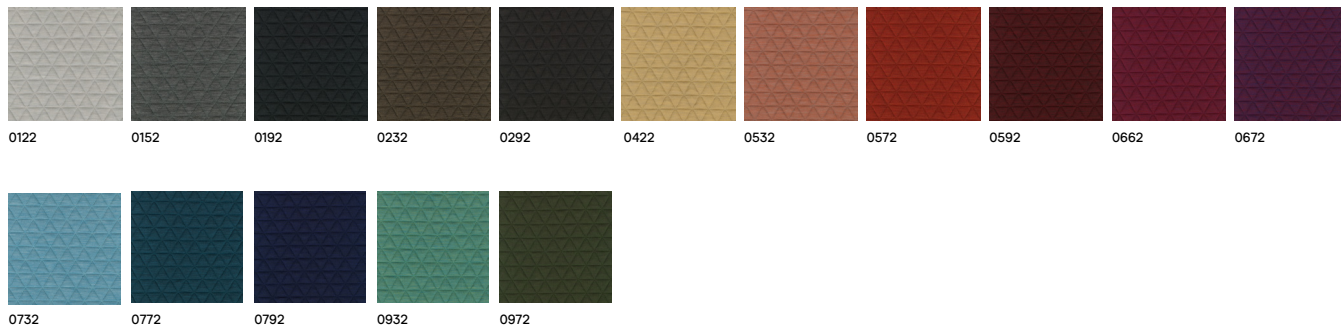

BEETLE by Mut, 2017

FACET 2

Ver muestrario Sancal 107 2 / See Sancal's sample book 107 2 / Voir liasse 107 2

ATLANTIC

Ver muestrario Sancal 112 / See Sancal's sample book 112 / Voir liasse 112

*TRIANGLE