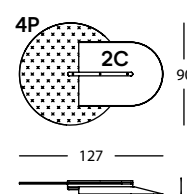

315.F.420C
BEETLE CONFIG. 420C

315.F.420C
0,14 m² / 1 Pack. / 8 kg

315.3A.4P
BEETLE PANEL 4 PLANO
BEETLE PANEL 4 FLAT
BEETLE PANNEAU 4 PLAT

315.3A.2C
BEETLE PANEL 2 CONCAVO
BEETLE PANEL 2 CONCAVE
BEETLE PANNEAU 2 CONCAVE

315.3H.C
BEETLE SOPORTE C
BEETLE SUPPORT C
BEETLE SUPPORT C