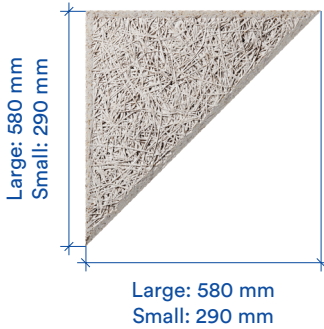

BAUX WOOD WOOL TILES

Brochure

ACOUSTIC TILES

SQUARE

Large: 2.97 tiles per m²
Small: 11.9 tiles per m²
25 mm thick

RECTANGLE

Large: 1.49 tiles per m²
Small: 5.95 tiles per m²
25 mm thick

CIRCLE

Large: 3.78 tiles per m²
Small: 15.1 tiles per m²
25 mm thick

TRIANGLE

Large: 5.95 tiles per m²
Small: 23.8 tiles per m²
25 mm thick

PLANK

NATURALLY COLOURED

Large: 2.97 tiles per m²
Small: 11.9 tiles per m²
25 mm thick

PARALLELOGRAM

Large: 2.97 tiles per m²
Small: 11.9 tiles per m²
25 mm thick

HEXAGON

Large: 4.45 tiles per m²
Small: 17.8 tiles per m²
25 mm thick

Excellent sound absorption

- - - BAUX Wood Wool 3D Pixel
- BAUX Wood Wool Panels & Tiles

PRODUCT DIMENSIONS

Shape	Diagram	w [mm]	h [mm]	t [mm]	pieces/m ²	w [-inch]	h [-inch]	t [-inch]	pieces/sq.ft.	
3D PIXEL		t25	290	290	25	11.89	11.42	11.42	1.0	1.10
		t50	290	290	50	11.89	11.42	11.42	2.0	1.10
		t70	290	290	70	11.89	11.42	11.42	2.75	1.10
HEXAGON		Mini	220	190	25	31.29	8.66	7.48	1.0	2.91
		Small	290	250	25	17.82	11.42	9.84	1.0	1.66
		Large	580	500	25	4.45	22.84	19.68	1.0	0.41
RECTANGLE		Small	580	290	25	5.95	22.84	11.42	1.0	0.55
		Large	1160	580	25	1.49	45.7	22.84	1.0	0.14
SQUARE		Small	290	290	25	11.89	11.42	11.42	1.0	1.10
		Large	580	580	25	2.97	22.84	22.84	1.0	0.28
TRIANGLE		Small	290	290	25	23.78	11.42	11.42	1.0	2.21
		Large	580	580	25	5.95	22.84	22.84	1.0	0.55
PARALLELOGRAM		Small	290	580	25	11.89	11.42	22.84	1.0	1.10
		Large	580	1160	25	2.97	22.84	45.7	1.0	0.28
CIRCLE		Small	diameter [mm]		t [mm]	pieces/m ²	diameter [-inch]	t [-inch]	pieces/sq.ft.	
		Large	290	580	25	15.14	11.42	1.0	1.41	
PLANK		Small	580	145	25	11.89	22.84	5.71	1.0	1.10
		Large	1160	290	25	2.97	45.7	11.42	1.0	0.28
PANEL		w [mm]	h [mm]	t [mm]	pieces/m ²	w [-inch]	h [-inch]	t [-inch]	pieces/sq.ft.	
		All shapes (1)	1160	580	25	1.49	45.7	22.84	1.0	0.14