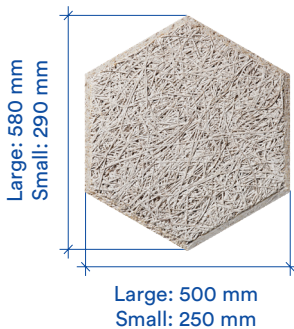

BAUX WOOD WOOL TILES

Brochure

ACOUSTIC TILES

SQUARE

Large: 2.97 tiles per m²
Small: 11.9 tiles per m²
25 mm thick

RECTANGLE

Large: 1.49 tiles per m²
Small: 5.95 tiles per m²
25 mm thick

CIRCLE

Large: 3.78 tiles per m²
Small: 15.1 tiles per m²
25 mm thick

TRIANGLE

Large: 5.95 tiles per m²
Small: 23.8 tiles per m²
25 mm thick

PLANK

NATURALLY COLOURED

Large: 2.97 tiles per m²
Small: 11.9 tiles per m²
25 mm thick

PARALLELOGRAM

Large: 2.97 tiles per m²
Small: 11.9 tiles per m²
25 mm thick

HEXAGON

Large: 4.45 tiles per m²
Small: 17.8 tiles per m²
25 mm thick

Excellent sound absorption

- - - BAUX Wood Wool 3D Pixel
- BAUX Wood Wool Panels & Tiles

PRODUCT DIMENSIONS

Shape	Diagram	w [mm]	h [mm]	t [mm]	pieces/m ²	w [-inch]	h [-inch]	t [-inch]	pieces/sq.ft.	
3D PIXEL		t25	290	290	25	11.89	11.42	11.42	1.0	1.10
		t50	290	290	50	11.89	11.42	11.42	2.0	1.10
		t70	290	290	70	11.89	11.42	11.42	2.75	1.10
HEXAGON		Mini	220	190	25	31.29	8.66	7.48	1.0	2.91
		Small	290	250	25	17.82	11.42	9.84	1.0	1.66
		Large	580	500	25	4.45	22.84	19.68	1.0	0.41
RECTANGLE		Small	580	290	25	5.95	22.84	11.42	1.0	0.55
		Large	1160	580	25	1.49	45.7	22.84	1.0	0.14
SQUARE		Small	290	290	25	11.89	11.42	11.42	1.0	1.10
		Large	580	580	25	2.97	22.84	22.84	1.0	0.28
TRIANGLE		Small	290	290	25	23.78	11.42	11.42	1.0	2.21
		Large	580	580	25	5.95	22.84	22.84	1.0	0.55
PARALLELOGRAM		Small	290	580	25	11.89	11.42	22.84	1.0	1.10
		Large	580	1160	25	2.97	22.84	45.7	1.0	0.28
CIRCLE		Small	diameter [mm]		t [mm]	pieces/m ²	diameter [-inch]	t [-inch]	pieces/sq.ft.	
		Large	290	580	25	15.14	11.42	1.0	1.41	
PLANK		Small	580	145	25	11.89	22.84	5.71	1.0	1.10
		Large	1160	290	25	2.97	45.7	11.42	1.0	0.28
PANEL		w [mm]	h [mm]	t [mm]	pieces/m ²	w [-inch]	h [-inch]	t [-inch]	pieces/sq.ft.	
		All shapes (1)	1160	580	25	1.49	45.7	22.84	1.0	0.14